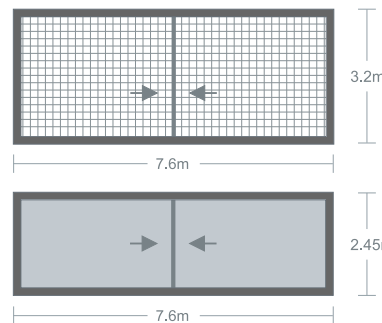

Max frame size

Single function system:

option 1 – screen from the right or left

option 2 – blind from right or left

Insect screen 3.2m (H) x 3.9m (W)

Blind 2.45m (H) x 3.9m (W)

Double system:

option 1 – screen from the right and left

option 2 – blind from right and left

Insect screen 3.2m (H) x 7.6m (W)

Blind 2.45m (H) x 7.6m (W)

Multi-function system:

option 1 – screen from right, blind from left

option 2 – screen from left, blind from right

2.45m (H) x 3.9m (W)

Single function system

option 1 ñ screen from right or left  
option 2 ñ blind from right or left

Double system

option 1 ñ screen from right and left  
option 2 ñ blind from right and left