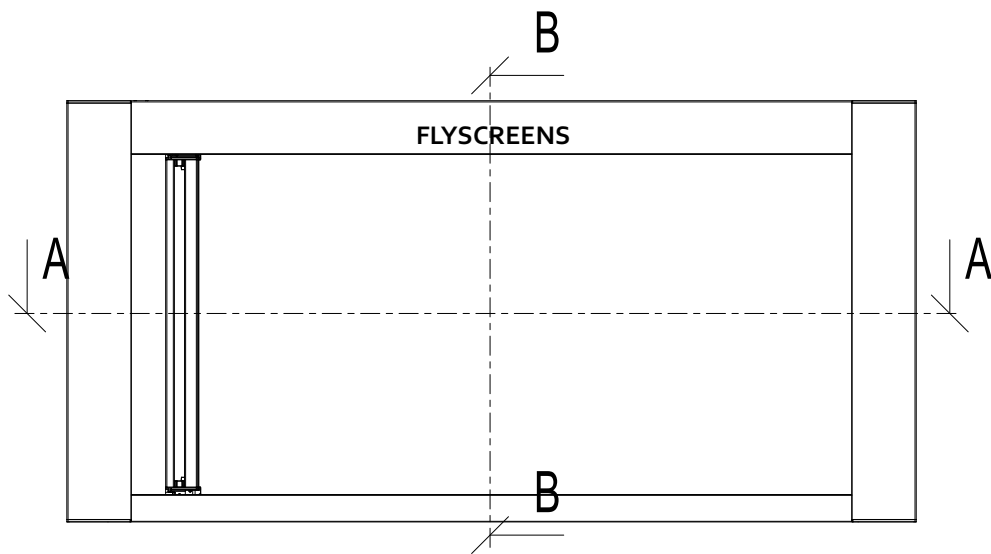

2.45m (H) x 3.9m (W)

Single function system

option 1 ñ screen from right or left  
option 2 ñ blind from right or left

Double system

option 1 ñ screen from right and left  
option 2 ñ blind from right and left

**Blind**  
 Sun filter fabric made from  
 Fibreglass/PVC is available in a  
 range of colours.

insect protection

control heat gain & loss

projection screen

UV protection

FLYSCREENS

FLYSCREENS

Jamb details