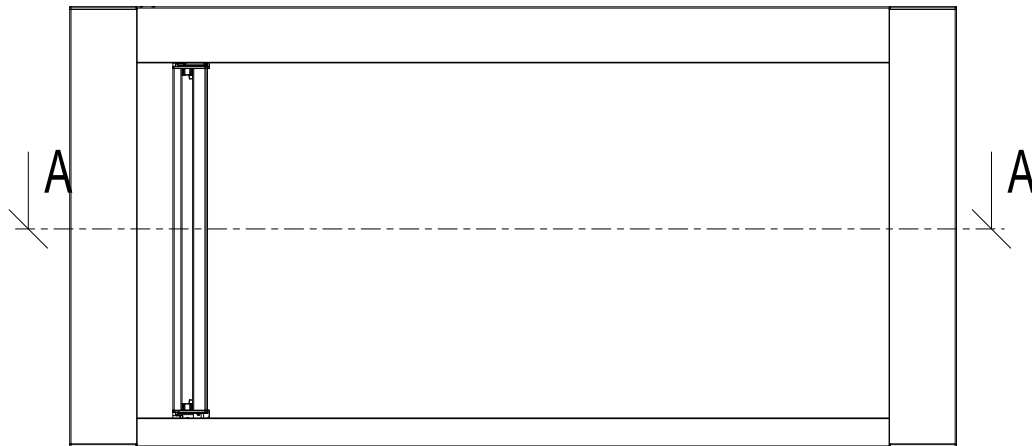

FLYSCREENS

Jamb details