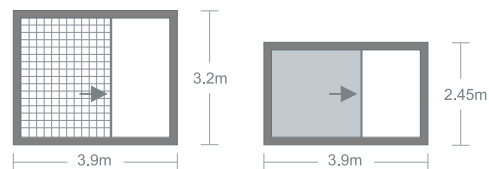

Max frame size

Single function system:

option 1 – screen from the right or left

option 2 – blind from right or left

Insect screen 3.2m (H) x 3.9m (W)

Blind 2.45m (H) x 3.9m (W)

Double system:

option 1 – screen from the right and left

option 2 – blind from right and left

Insect screen 3.2m (H) x 7.6m (W)

Blind 2.45m (H) x 7.6m (W)

Multi-function system:

option 1 – screen from right, blind from left

option 2 – screen from left, blind from right

2.45m (H) x 3.9m (W)

Single function system

option 1 ñ screen from right or left  
option 2 ñ blind from right or left

Double system

option 1 ñ screen from right and left  
option 2 ñ blind from right and left