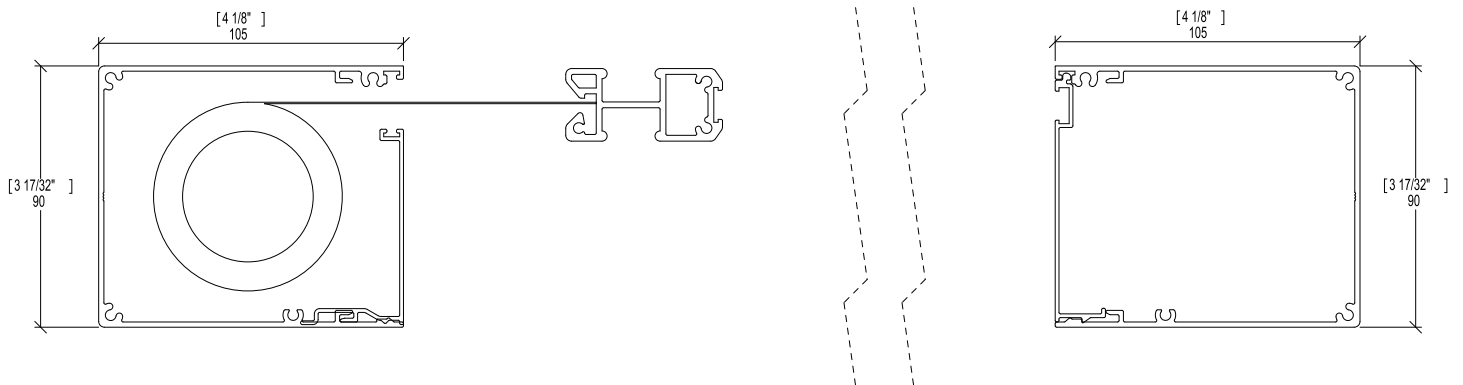

FLYSCREENS

Jamb details