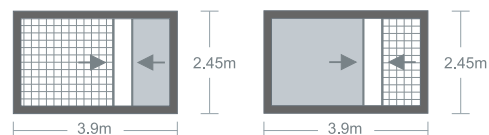

Multi-function system

option 1 ñ screen from right, blind from left
option 2 ñ screen from left, blind from right