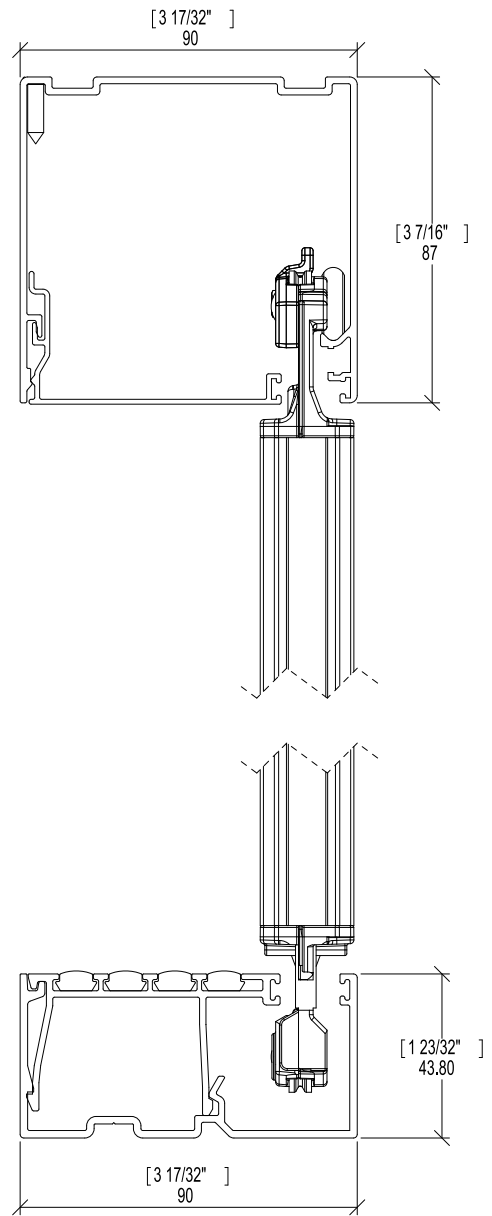

FLYSCREENS