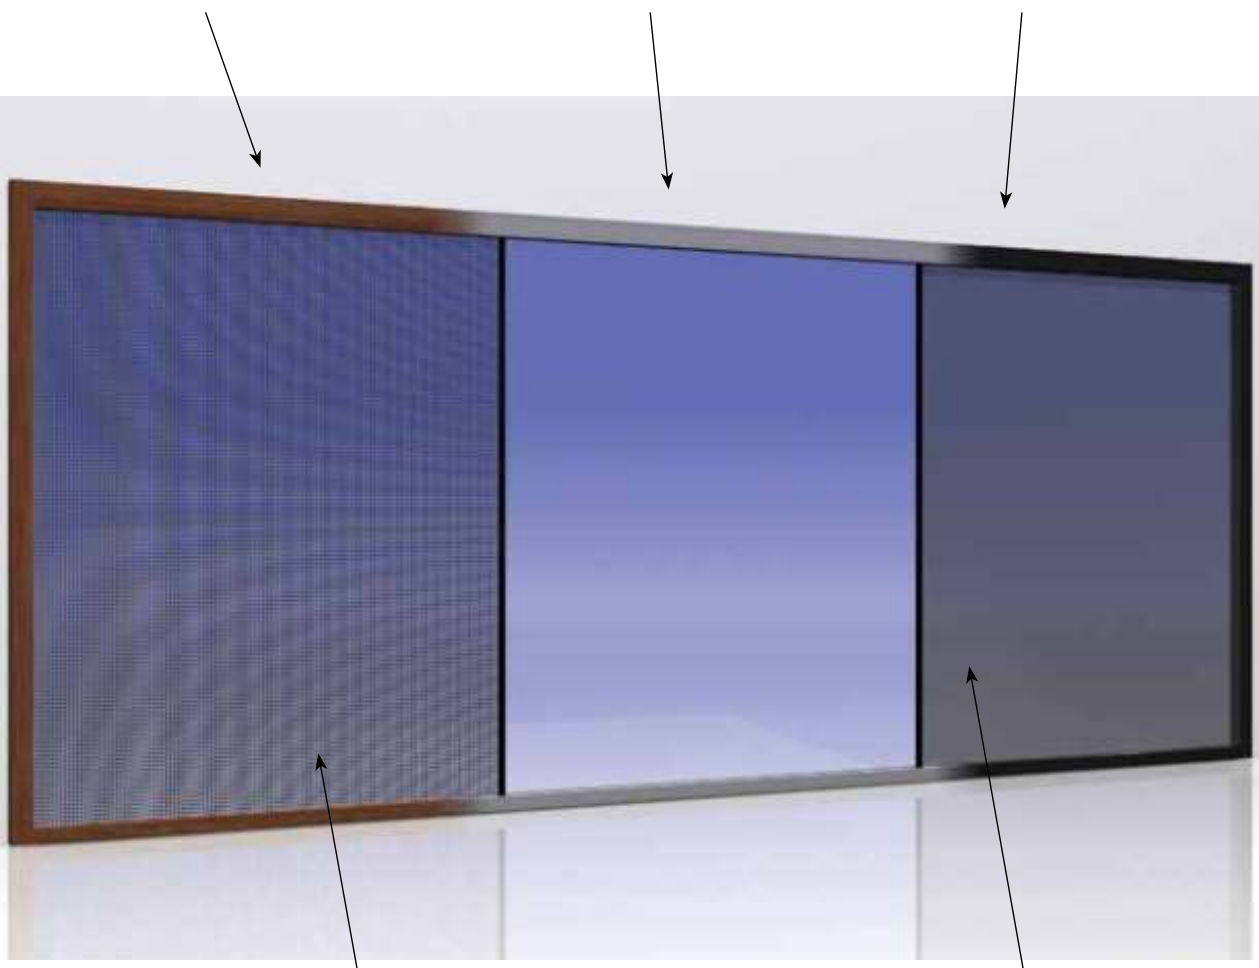

FLYSCREENS

real wood veneer
Select from Western Red Cedar,
New Guinea Rosewood,
Meranti, Victorian Ash or Surian
Red Cedar.

natural anodised
A tough and hard, corrosion
resistant metallic finish.

Powdercoat
Select from a wide range
of gloss, satin and matt
powdercoat colours.

insect screen
Choose fyscreen or small insect
mesh made from hardwearing
Polyester/PVC.

Blind
Sun filter fabric made from
Fibreglass/PVC is available in a
range of colours.